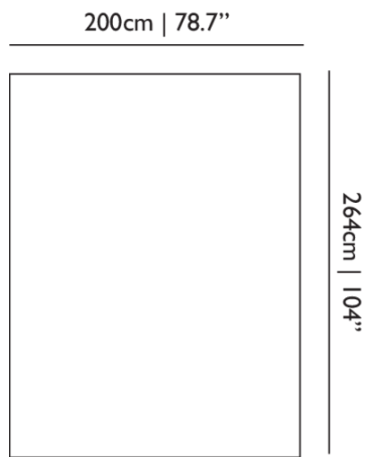

Detailing

The intensity of the colours creates density while maintaining that ethereal feel.

Colours

Bumblebee II

Embryo II

In the Meadow Carpet / Rectangular 200x264

Dimensions

Product

WIDTH 200cm | 78.7"
HEIGHT 264cm | 103.9"
DEPTH 1cm | 0.4"
WEIGHT NETTO 16kg | 35.27lbs

Packaging

WIDTH 30cm | 11.8"
HEIGHT 300cm | 118.1"
CUBAGE 0.27m³ | 9.53ft³
LENGTH 30cm | 11.8"
WEIGHT 15.6kg | 34.39lbs